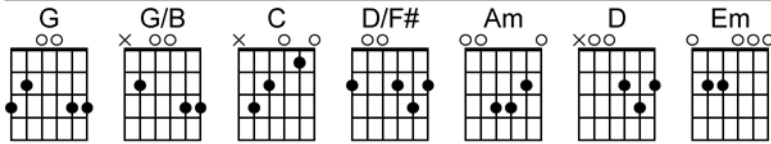

WHEN I QUESTION YOU

I Am The Lord Your God

Sam Gardner

Intro: G G/B C D/F# G

Verse1:

G G/B C D/F# G
When I question You, when I bring my doubts
Am G/B C D
I stand before You, and ask of You
G C G C
'Reveal Yourself to me! Are You friend or enemy?'
Am G D

Your answer comes so clearly:

Chorus:

D G C
'I am the Lord your God
G C
There is no one else before Me
G Em D C
You'll leave your burdens to the side and follow Me
D G C
I am the Lord your God
G C
The ground you walk is holy
G Em D C
My Word will change your daily life, come follow Me'

Verse2:

So I turn to You, and gaze into Your eyes
I stand before You and shout to You
'Come do Your work in me! You are all I'll ever need!'
I give it all, You free me

Tag:

C D
Lay down your life and follow me
Em D
Lay down your life and follow me
C D C
Lay down your life and follow me
Em C G D
So I turn to you and say, 'I am Yours always'
Em C G D
So I turn to you and say, 'I am Yours!'